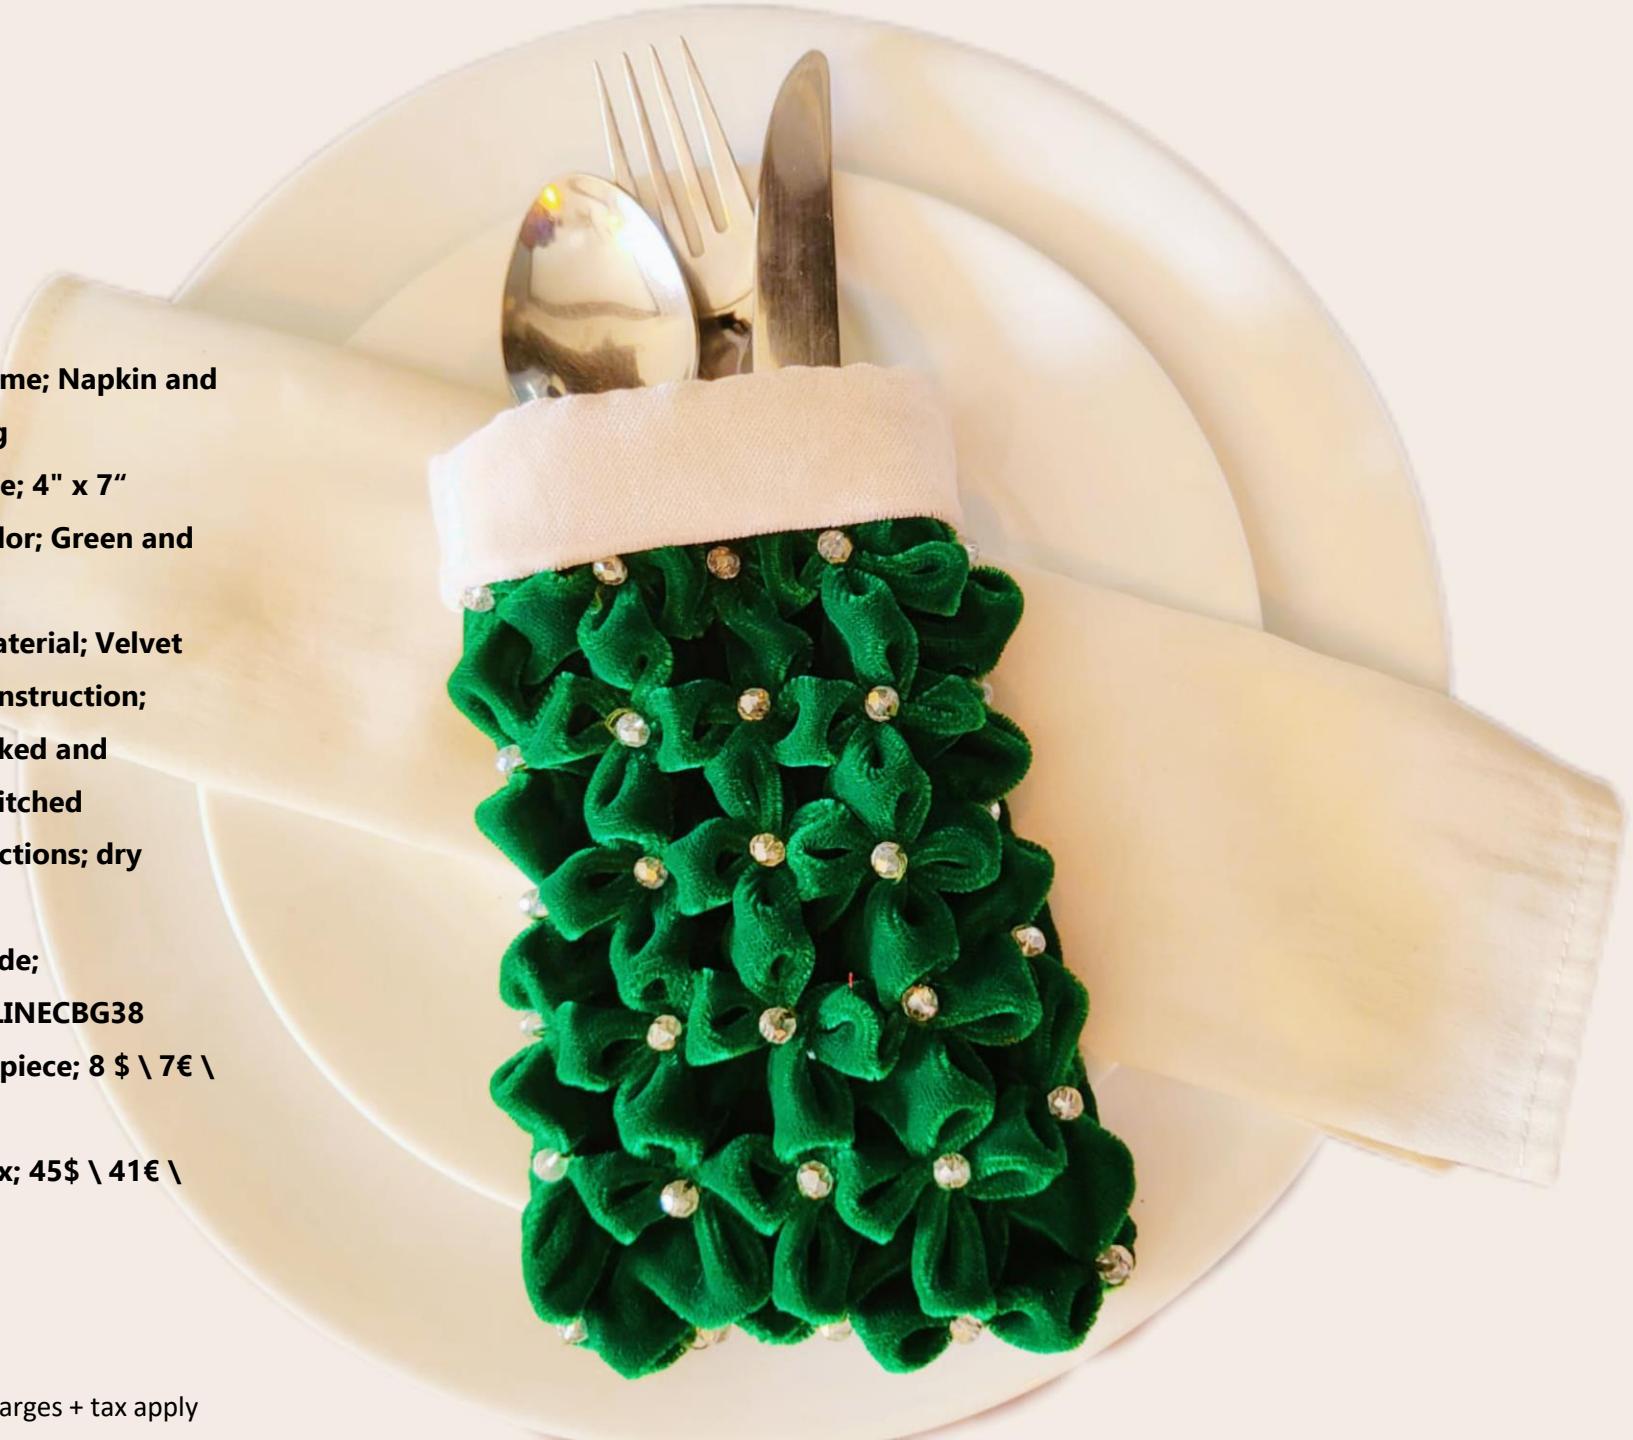

**Product name; Napkin and
Cutlery Bag**

Product size; 4" x 7"

**Product color; Green and
white**

Product material; Velvet

**Product construction;
hand smocked and
machine stitched**

**Care instructions; dry
clean only**

**Product code;
HAW2024LINECBG38**

*** Price per piece; 8 $ \ 7€ \
10.9CAD**

**As set of six; 45$ \ 41€ \
61.7 CAD**

* Delivery charges + tax apply