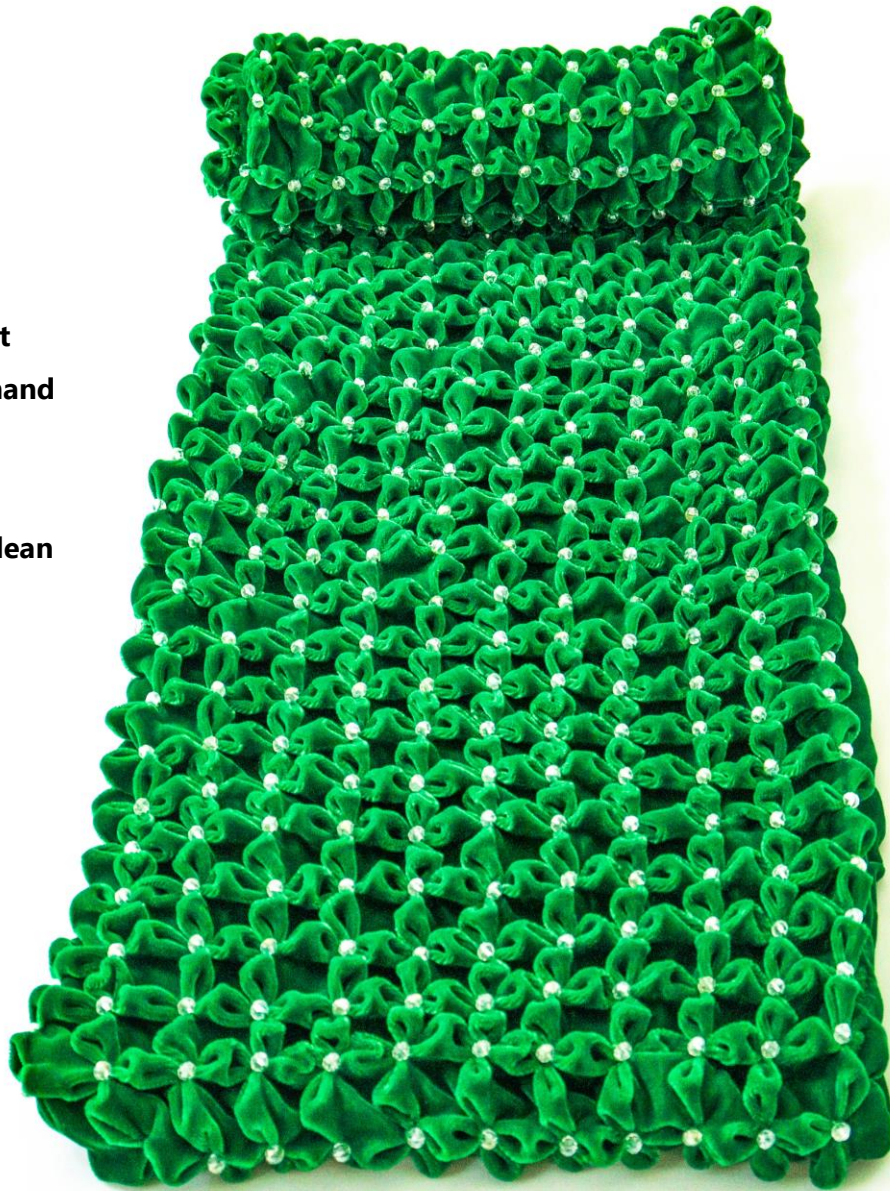

Product name; Table

Runner

Product SIZE; 72" x 12"

Product color; green

Product material; velvet

**Product construction; hand
smocked and machine
stitched**

**Care instructions; dry clean
only**

Product code;

HAW2024LINETAR35

*** PRICE; 68$ \ 62€ **

93.2CAD

* Delivery charges + tax apply